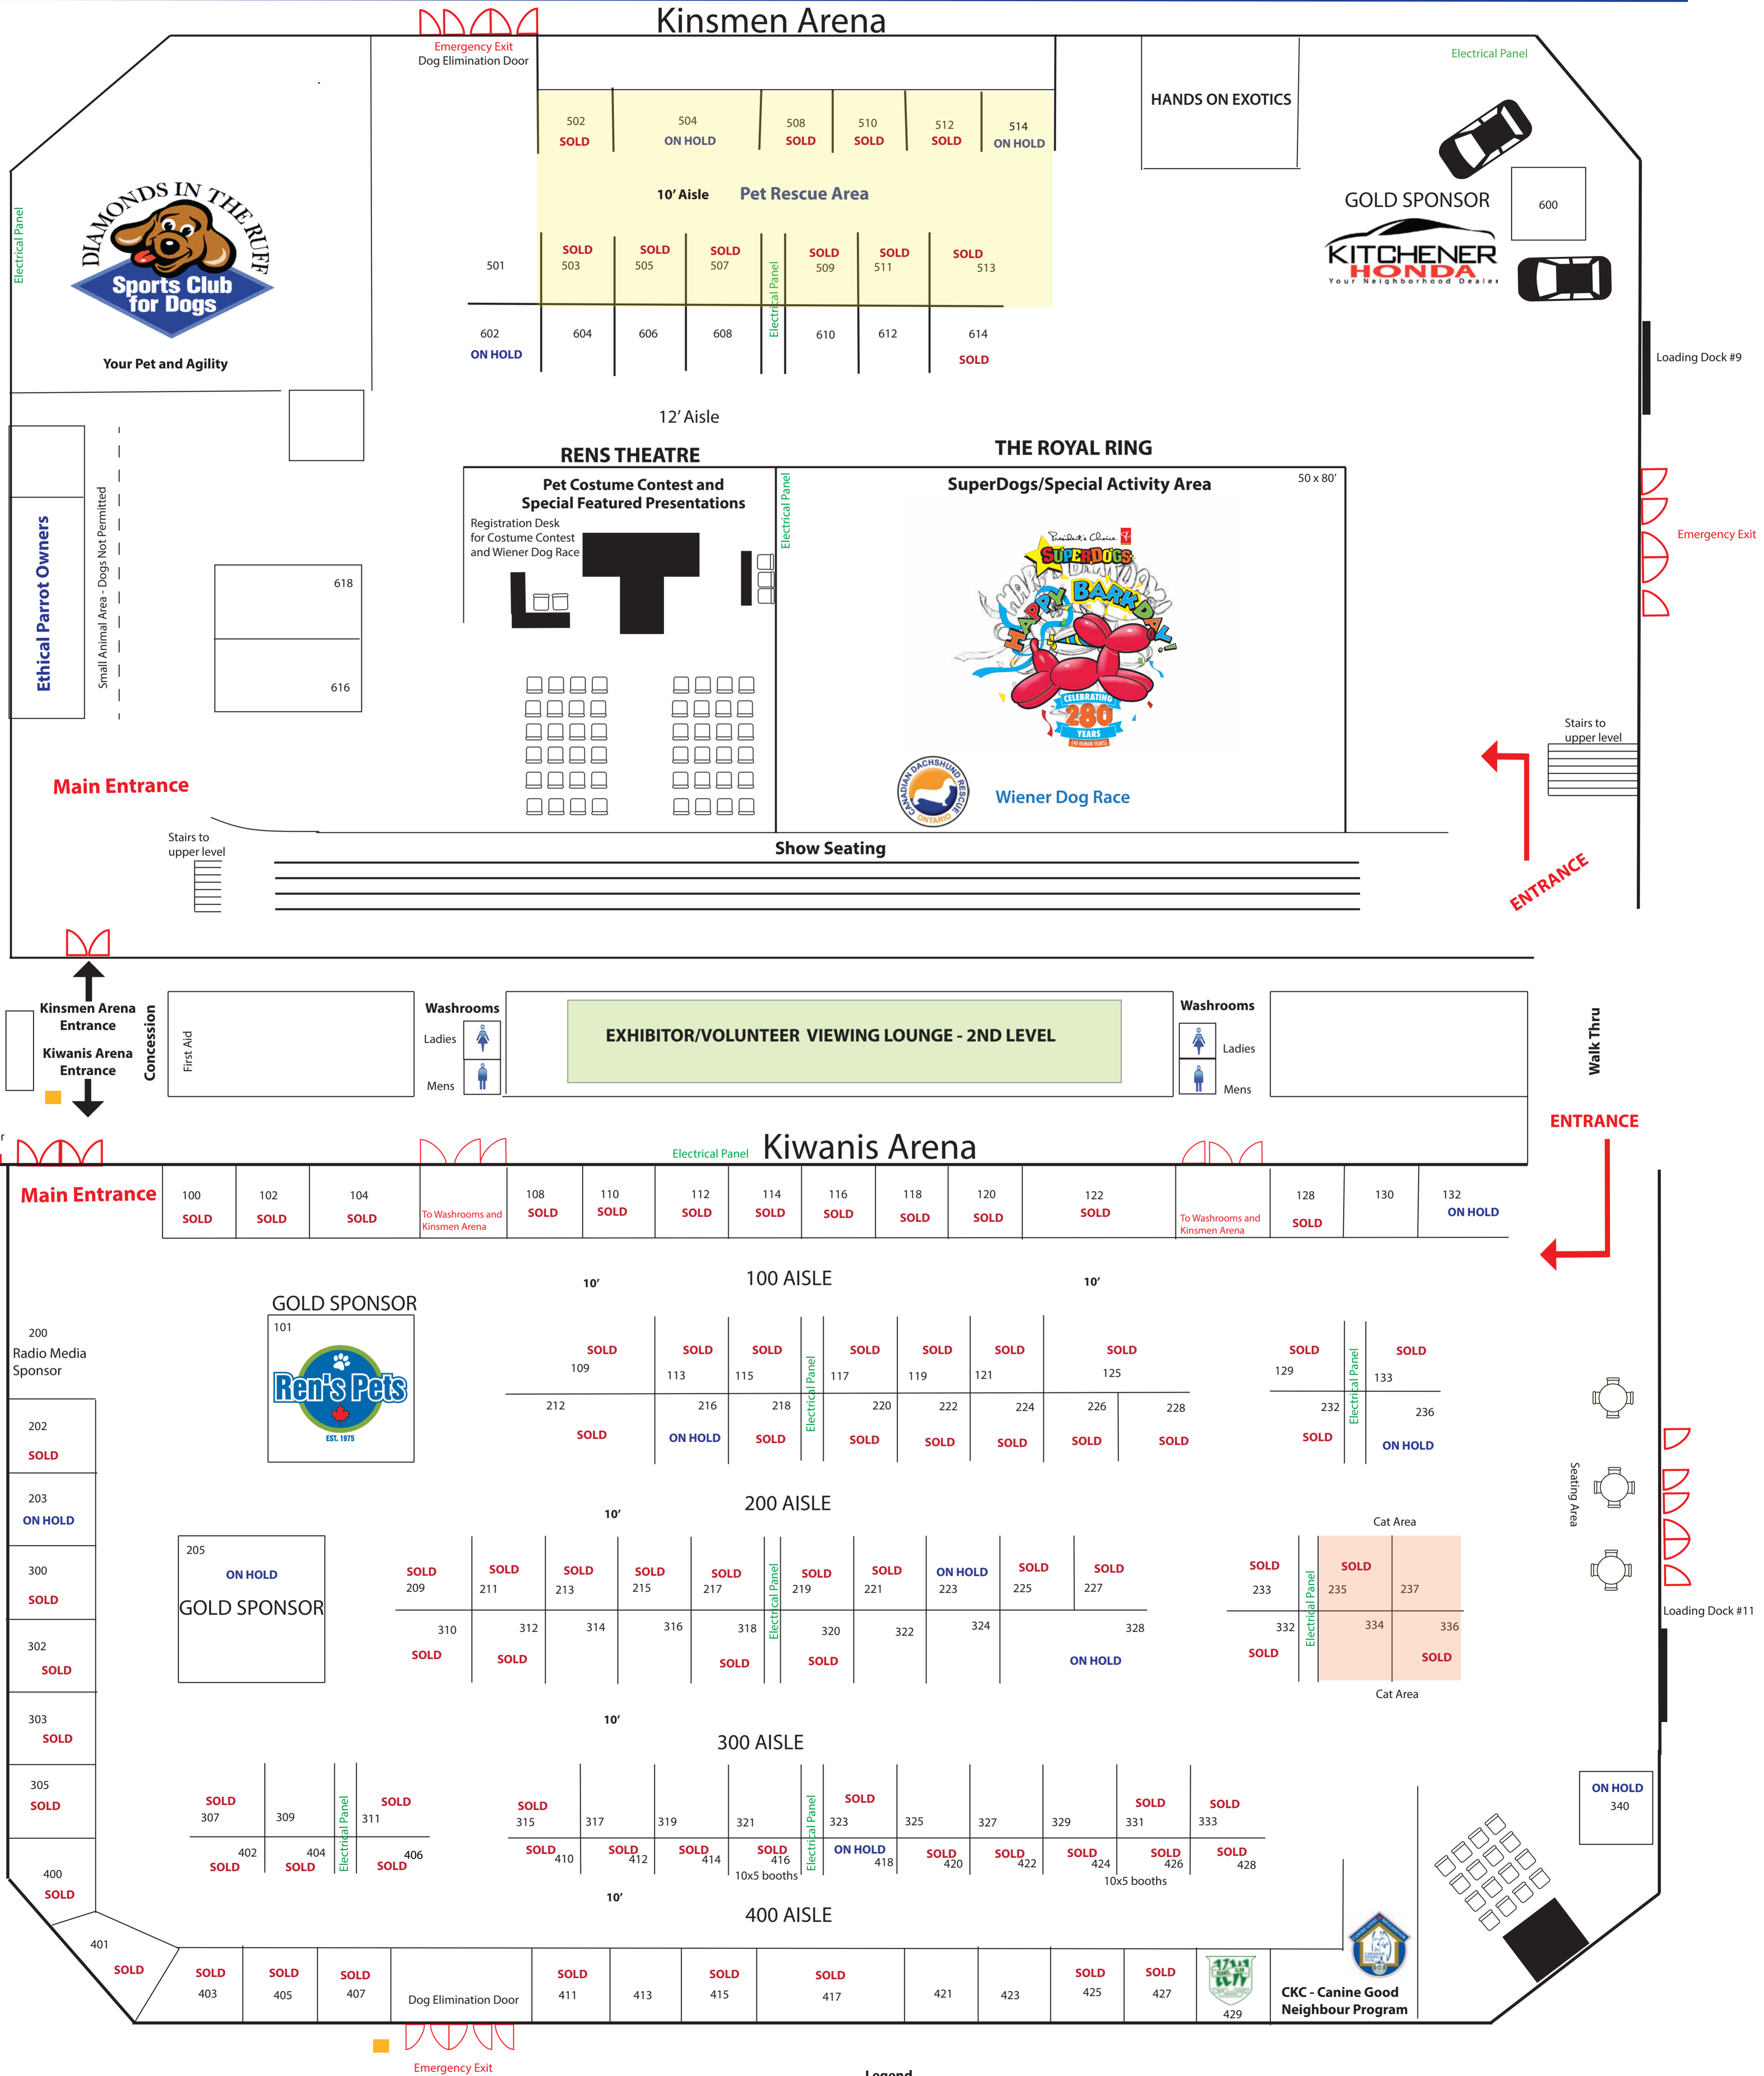

Produced by: KW Expo Productions

**Legend**

Booth Size - 10' x 10'  
Aisle width - 10'  
Garbage can, paper towels, spray bottle